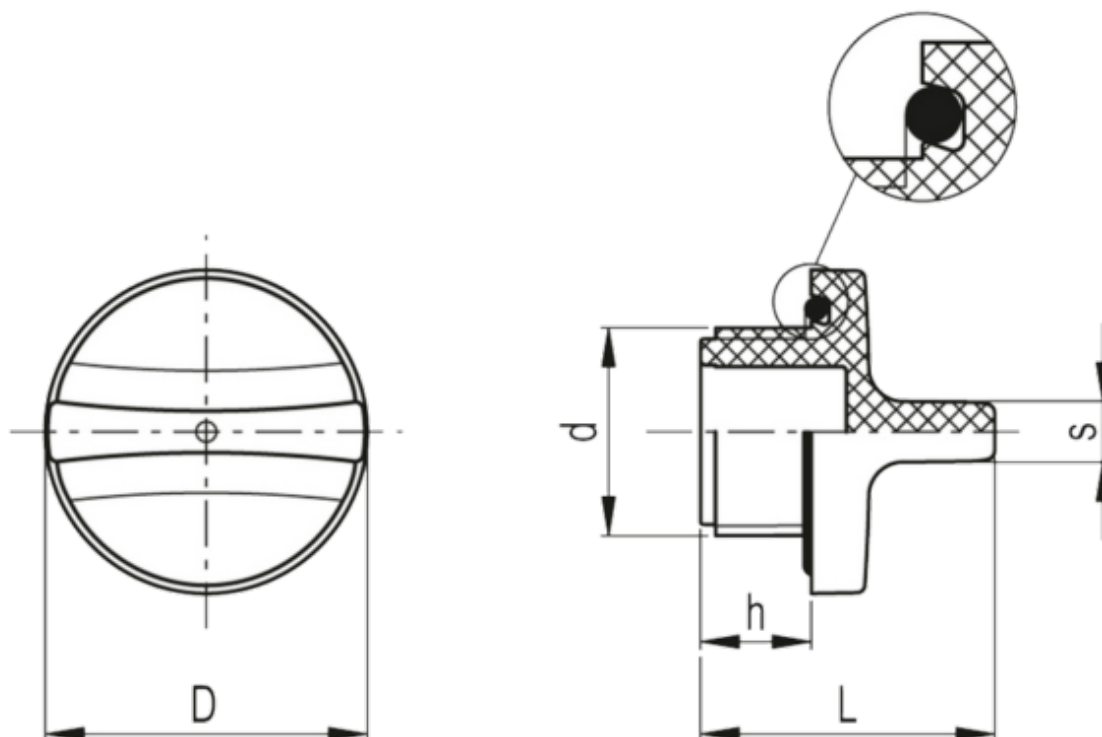

Data Sheet

Article number: 2311158199

Description: E+G Plug
THR.1

Measures

D	= 44
d	= G1
h	= 13
L	= 36
s	= 6
Weight (g)	= 25